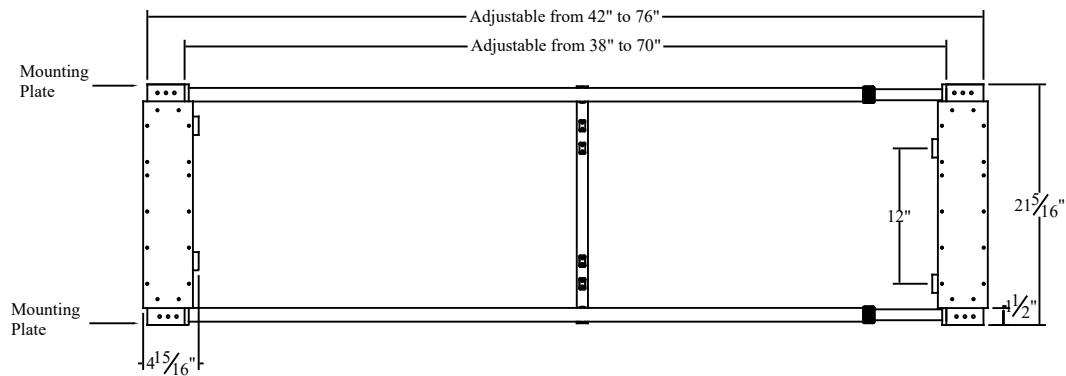

Specifications

Material: 22 ga. Domestic Aluminum (22 ga. Stainless Steel available)
Lamps: 4- 33" UVC lamps (Quartz sleeve for max thermal optimization)
Power Supply: 120-277v Outdoor Rated Electronic power supply
Power Consumption: 144 Watts
Electrical Housing: Water Tight Design
Note: Mounting hardware supplied

Ultravation, Inc.

212 Ideal Way
 Poultney, Vermont 05764
 Ph: 802-287-9735
 Fx: 802-287-9203
 www.Ultravation.com

Part #: UVMMatrix SI-4/G36-12 | Drawing #: SI4-3612-DSS | Rev -*

Description: UVMMatrix SI with 4 33" UVC lamps. Spaced 12" apart. Expandable width design. Water tight electrical housing. Power supply is auto sensing 120-277VAC