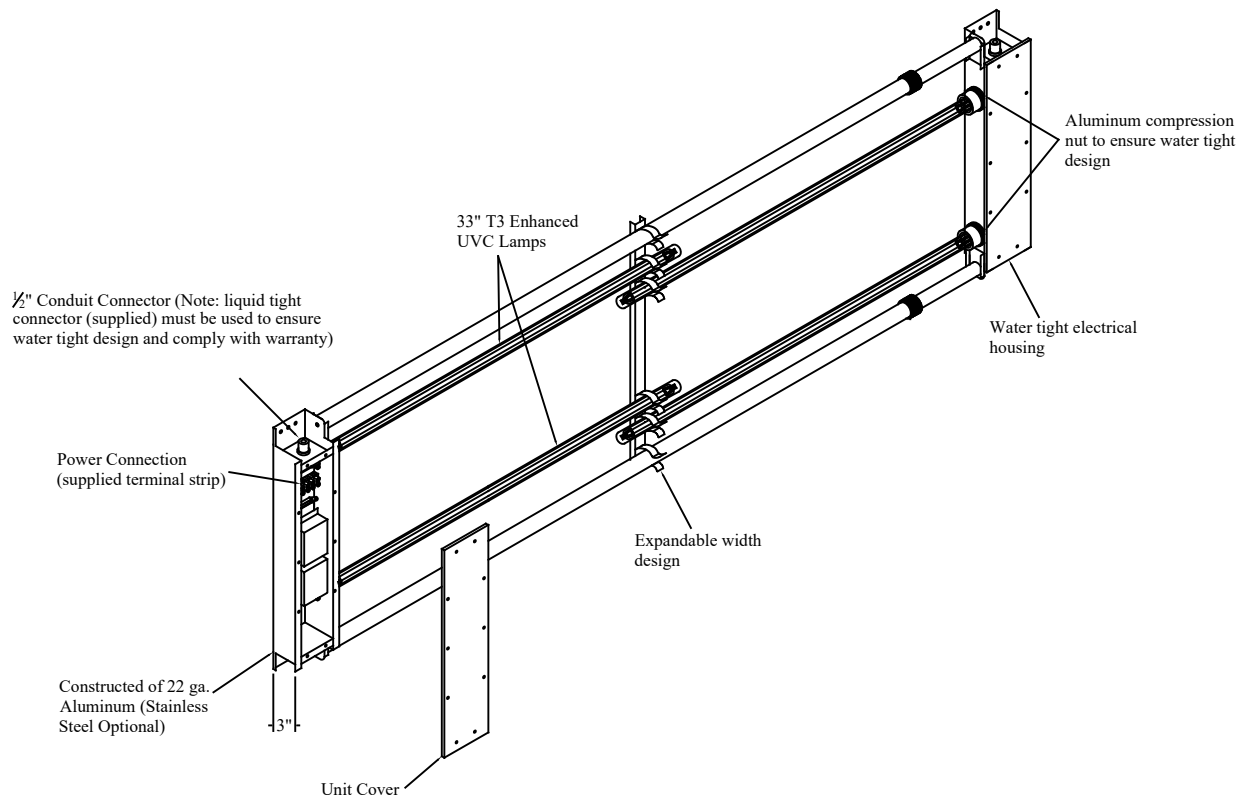

Specifications

Material: 22 ga. Domestic Aluminum (22 ga. Stainless Steel available)
Lamps: 4- 33" UVC lamps (Quartz sleeve for max thermal optimization)
Power Supply: 120-277v Outdoor Rated Electronic power supply
Power Consumption: 144 Watts
Electrical Housing: Water Tight Design
Note: Mounting hardware supplied

Ultravation, Inc.

212 Ideal Way
 Poultney, Vermont 05764
 Ph: 802-287-9735
 Fx: 802-287-9203
 www.Ultravation.com

Part #: UVMMatrix SI-4/G36-12 | Drawing #: SI4-3612-DSS | Rev -*

Description: UVMMatrix SI with 4 33" UVC lamps. Spaced 12" apart. Expandable width design. Water tight electrical housing. Power supply is auto sensing 120-277VAC