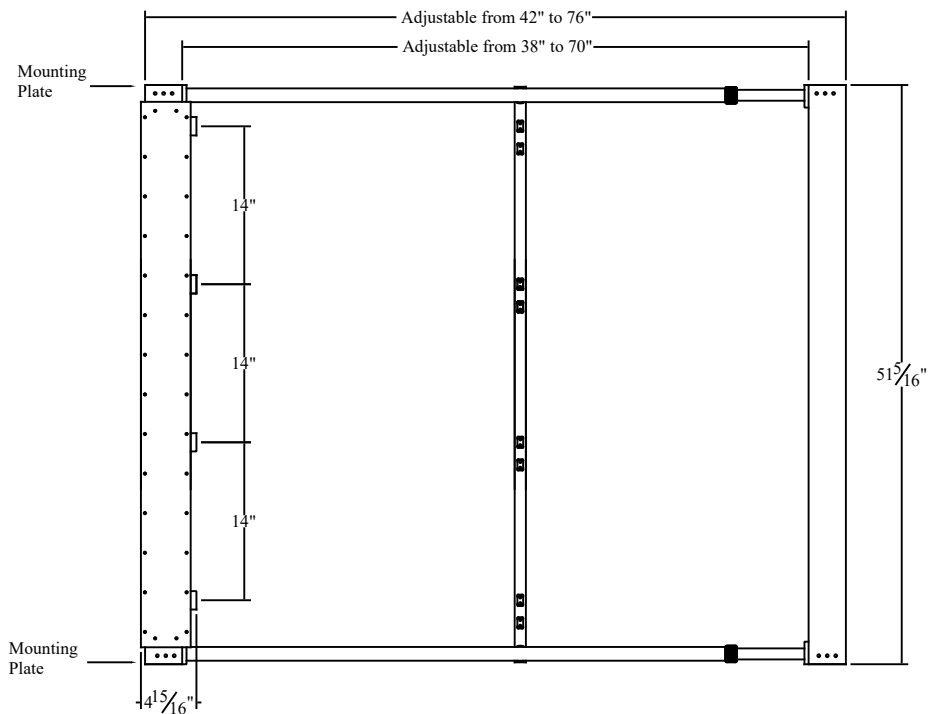

Specifications

Material: 22 ga. Domestic Aluminum (22 ga. Stainless Steel available)
Lamps: 4- 33" UVC lamps (Quartz sleeve for max thermal optimization)
Power Supply: 120-277v Outdoor Rated Electronic power supply
Power Consumption: 144 Watts
Electrical Housing: Water Tight Design

Note: Mounting hardware supplied

Ultravation, Inc.

212 Ideal Way
Poultney, Vermont 05764
Ph: 802-287-9735
Fx: 802-287-9203
www.Ultravation.com

Part #: UV Matrix SI-4S/G36-14 | Drawing #: SI-4S/G36-14 | Rev *

Description: UVMatrix SI with 4 33" UVC lamps.
Expandable width design. Water tight electrical housing. Single sided power supply that is auto sensing 120-277VAC

Date: 5/19/19

Scale: NTS

Creator: JSM