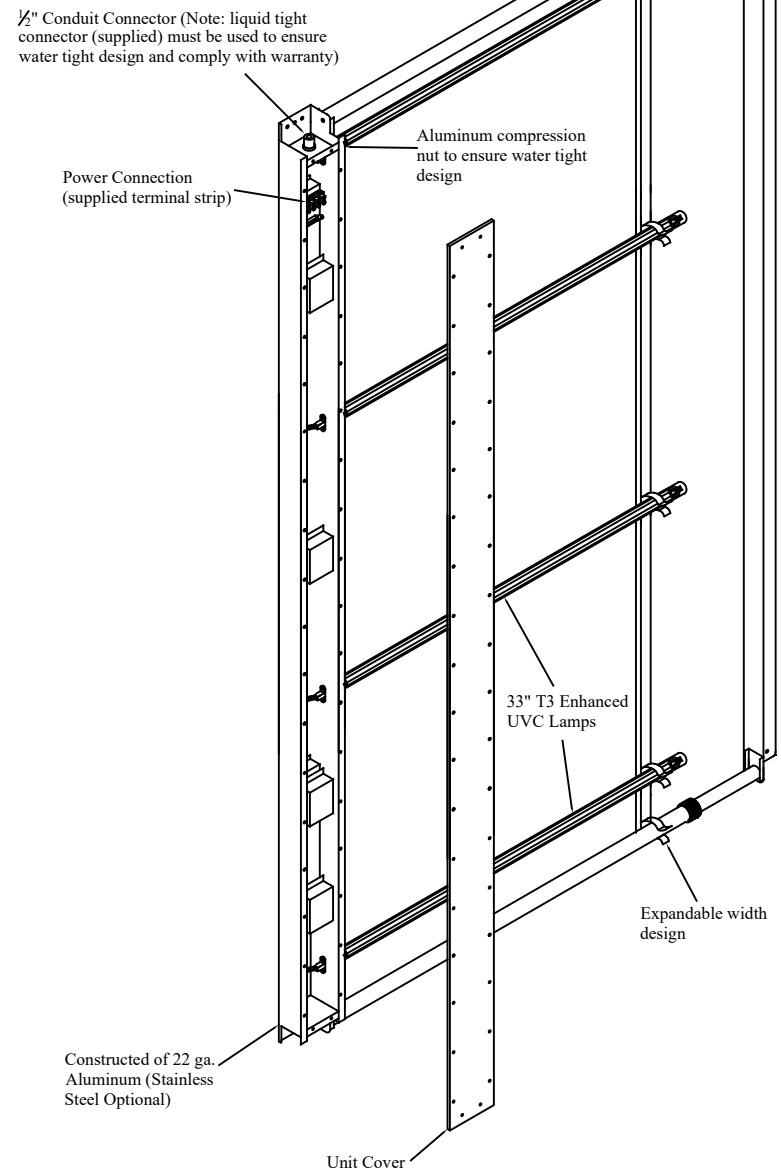

Specifications

Material: 22 ga. Domestic Aluminum (22 ga. Stainless Steel available)
Lamps: 4- 33" UVC lamps (Quartz sleeve for max thermal optimization)
Power Supply: 120-277v Outdoor Rated Electronic power supply
Power Consumption: 144 Watts
Electrical Housing: Water Tight Design

Note: Mounting hardware supplied

Ultravation, Inc.

212 Ideal Way
Poultney, Vermont 05764
Ph: 802-287-9735
Fx: 802-287-9203
www.Ultravation.com

Part #: UV Matrix SI-4S/G36-14 | Drawing #: SI-4S/G36-14 | Rev *

Description: UVMatrix SI with 4 33" UVC lamps.
Expandable width design. Water tight electrical housing. Single sided power supply that is auto sensing 120-277VAC

Date: 5/19/19

Scale: NTS

Creator: JSM