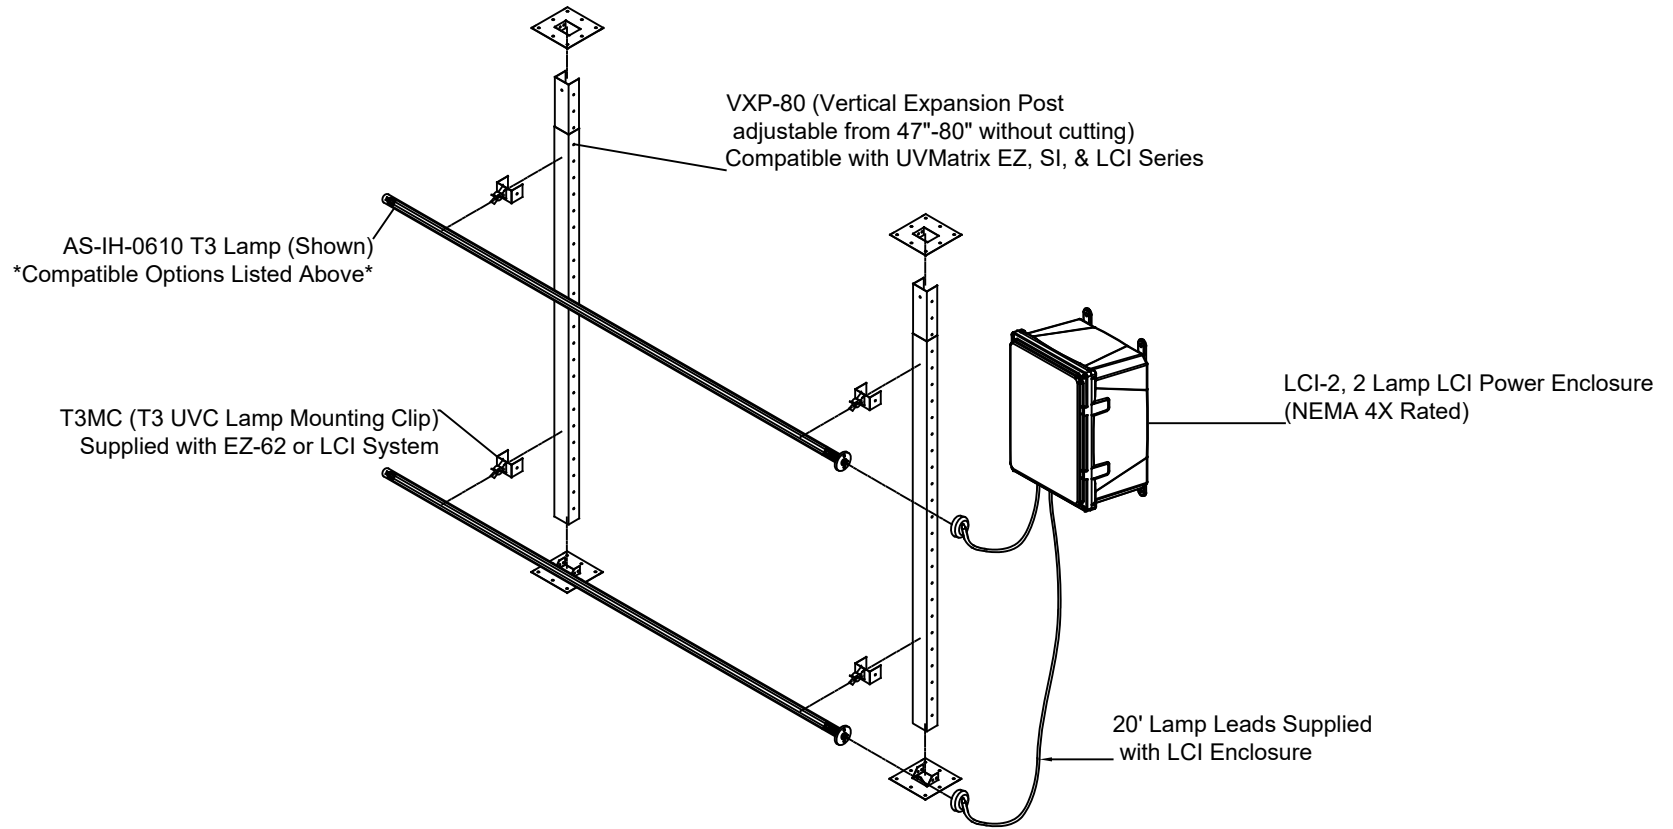

# Models & Specifications

Model Number	Description	Includes
UVMatrix LCI-2	Light Commercial Irradiation Kit, NEMA 4X enclosure and 20' lamp leads for internal or external mounting of electronics	Power Enclosure, Lamp Leads, & Lamp Mounting Brackets/Clips
UVMatrix LCI-2-M	Light Commercial Irradiation Kit, Lamp Status, Building Integration Terminals within NEMA 4X enclosure and 20' lamp leads for internal or external mounting of electronics	Power Enclosure with LED Status Indicator & Dry contacts, Lamp Leads, & Lamp Mounting Brackets/Clips
	Compatible Lamp Options	
	Lamp Part Number	Lamp Length (X)
	AS-IH-0611	33" T3 Lamp
	AS-IH-0612	48" T3 Lamp
	AS-IH-0610	62" T3 Lamp
		Power Consumption
		.35 amps @ 120V
		.49 amps @ 120V
		.625 amps @ 120V

## Ultravation, Inc.

212 Ideal Way  
 Poultney, Vermont 05764  
 Ph: 802-287-9735  
 Fx: 802-287-9203  
 www.Ultravation.com

Drawing #LCI2L-CON Rev -\*

Description: Typical 2 Lamp UVMatrix LCI Configuration,  
 Shown with compatible 62" T3 lamps and  
 Optional VXP-80 Post